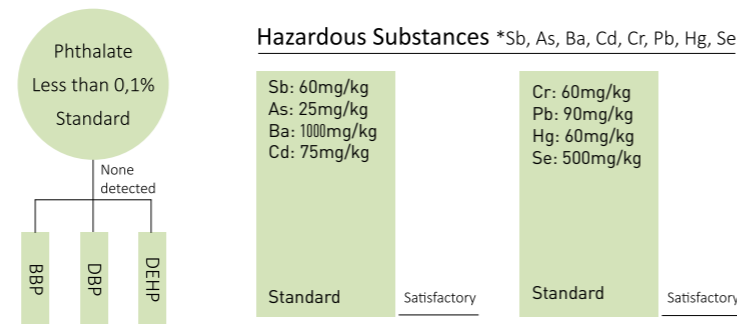

Heavy Metal *Pb, Cd, Hg, CrVI

Pb: 5mg/kg
Cd: 0,5mg/kg
Hg: 2mg/kg
CrVI: 1mg/kg

Standard None detected

Formaldehyde *HCHO

0,12mg/m³h

Standard None detected

Hazardous chemicals criteria for the Common Safety Standards for Children's Products